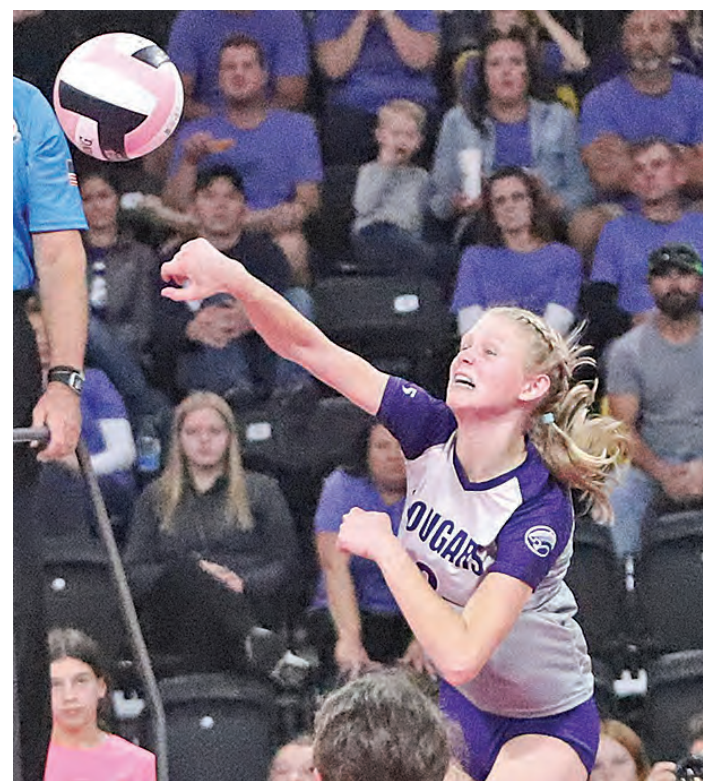

Ava Olson, Junior